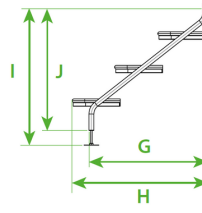

Kintech Bolt-On Caravan Step Guide

Step Height Extension Kit

GREEN	WHITE	TREAD	A: OVERALL WIDTH	B: TREAD WIDTH	C: MAXIMUM HEIGHT	D: MINIMUM HEIGHT	E: OVERALL DEPTH	F: DEPTH	G: FIXING HOLE MIN HEIGHT	H: FIXING HOLE MAX HEIGHT	I: STEP KIT MAX HEIGHT
IS-STB015G	IS-STB015W	1	860mm	803mm	363mm	288mm	225mm	165mm	285mm	374mm	454mm
IS-STB001G	IS-STB001W	2	860mm	803mm	533mm	458mm	445mm	385mm	455mm	544mm	624mm
IS-STB002G	IS-STB002W	3	860mm	803mm	703mm	628mm	669mm	605mm	625mm	714mm	794mm
IS-STB003G	IS-STB003W	4	860mm	803mm	875mm	800mm	889mm	825mm	795mm	884mm	964mm
IS-STB017G	IS-STB017W	5	860mm	803mm	1000mm	925mm	1104mm	1045mm	965mm	1054mm	1134mm
IS-STB019G	IS-STB019W	6	860mm	803mm	1244mm	1169mm	1359mm	1279mm	1141mm	1216mm	1269mm
IS-STB016G	IS-STB016W	1	1250mm	1200mm	363mm	288mm	225mm	165mm	285mm	374mm	454mm
IS-STB004G	IS-STB004W	2	1250mm	1200mm	533mm	458mm	445mm	385mm	455mm	544mm	624mm
IS-STB005G	IS-STB005W	3	1250mm	1200mm	703mm	628mm	669mm	605mm	625mm	714mm	794mm
IS-STB006G	IS-STB006W	4	1250mm	1200mm	875mm	800mm	889mm	825mm	795mm	884mm	964mm
IS-STB018G	IS-STB018W	5	1250mm	1200mm	1000mm	925mm	1104mm	1045mm	965mm	1054mm	1134mm
IS-STB020G	IS-STB020W	1	1524mm	1474mm	363mm	288mm	225mm	165mm	285mm	374mm	454mm
IS-STB021G	IS-STB021W	2	1524mm	1474mm	533mm	458mm	445mm	385mm	455mm	544mm	624mm
IS-STB022G	IS-STB022W	3	1524mm	1474mm	703mm	628mm	669mm	605mm	625mm	714mm	794mm
IS-STB023G	IS-STB023W	4	1524mm	1474mm	875mm	800mm	889mm	825mm	795mm	884mm	964mm
IS-STB024G	IS-STB024W	5	1524mm	1474mm	1000mm	925mm	1104mm	1045mm	965mm	1054mm	1134mm