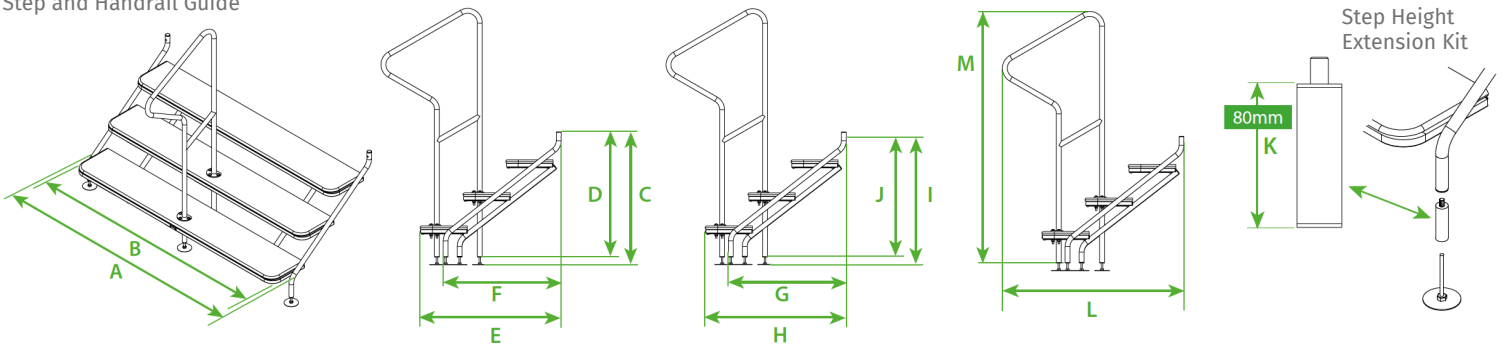

Deluxe Stainless Steel Bolt-On Caravan Steps with Central Handrail

Top quality caravan bolt-on steps with adjustable handrail is the latest addition to our extensive range of steps now available from Kintech. Manufactured from stainless steel, all Kintech caravan steps are made with weatherproof phenolic plywood treads and an anti-slip finish. Caravan Steps are available in 3, 4 or 5 treads available in white and green to match your caravan.

GREEN	WHITE	TREAD	A: OVERALL WIDTH	B: TREAD WIDTH	C: MAXIMUM HEIGHT	D: MINIMUM HEIGHT	E: OVERALL DEPTH	F: DEPTH	G: FIXING HOLE OVERALL DEPTH	H: FIXING HOLE DEPTH	J: FIXING HOLE MIN HEIGHT	I: FIXING HOLE MAX HEIGHT	L: STEP DEPTH INC. RAIL	M: MAX HEIGHT TO TOP OF RAIL	K: STEP KIT MAX HEIGHT
IS-STB025G	IS-STB025W	3	1524mm	1474mm	703mm	628mm	669mm	605mm	669mm	605mm	625mm	714mm	925mm	1277mm	794mm
IS-STB026G	IS-STB026W	4	1524mm	1474mm	875mm	800mm	889mm	825mm	889mm	825mm	795mm	884mm	1145mm	1397mm	964mm
IS-STB027G	IS-STB027W	5	1524mm	1474mm	1000mm	925mm	1104mm	1045mm	1104mm	1045mm	965mm	1054mm	1365mm	1568mm	1134mm
IS-STB028G	IS-STB028W	3	1880mm	1830mm	703mm	628mm	669mm	605mm	669mm	605mm	625mm	714mm	925mm	1277mm	794mm
IS-STB029G	IS-STB029W	4	1880mm	1830mm	875mm	800mm	889mm	825mm	889mm	825mm	795mm	884mm	1145mm	1397mm	964mm
IS-STB030G	IS-STB030W	5	1880mm	1830mm	1000mm	925mm	1104mm	1045mm	1104mm	1045mm	965mm	1054mm	1365mm	1568mm	1134mm

Features include: -Stainless Steel Frame -Powder Coat Finish -Choice of Colours -Weatherproof Phenolic Plywood Treads -Anti-slip Finish -Two Height Adjustable Feet/Fixings

Premium Holesaw Accessories - (Don't forget to buy!)

The above bolt-on step with adjustable handrail needs to be drilled to fit the handrail to the step, we recommend the following products.

Holesaw Arbor 14mm-30mm