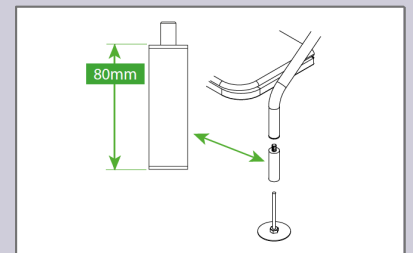

*It's not always possible to get an optimum fit, without having to pack up the bottom step