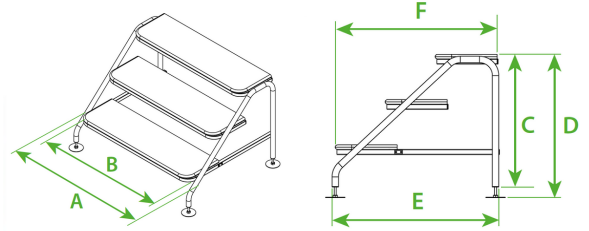

GREEN	WHITE	TREAD	A: OVERALL WIDTH	B: TREAD WIDTH	C: MAXIMUM HEIGHT	D: MINIMUM HEIGHT	E: OVERALL DEPTH	F: DEPTH
IS-STF001G	IS-STF001W	2	860mm	803mm	432mm	357mm	454mm	435mm
IS-STF002G	IS-STF002W	3	860mm	803mm	609mm	534mm	651mm	632mm
IS-STF003G	IS-STF003W	4	860mm	803mm	786mm	711mm	845mm	826mm
IS-STF007G	IS-STF007W	2	1250mm	1200mm	432mm	357mm	454mm	435mm
IS-STF008G	IS-STF008W	3	1250mm	1200mm	609mm	534mm	651mm	632mm
IS-STF009G	IS-STF009W	4	1250mm	1200mm	786mm	711mm	845mm	826mm