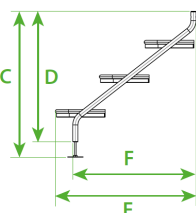

Kintech Bolt-On Caravan Step Guide

Step Height Extension Kit

GREEN	WHITE	TREAD	A: OVERALL WIDTH	B: TREAD WIDTH	C: MAXIMUM HEIGHT	D: MINIMUM HEIGHT	E: OVERALL DEPTH	F: DEPTH	G: FIXING HOLE MIN HEIGHT	H: FIXING HOLE MAX HEIGHT	I: STEP KIT MAX HEIGHT
IS-STB015G	IS-STB015W	1	860mm	803mm	363mm	288mm	225mm	165mm	285mm	374mm	454mm
IS-STB001G	IS-STB001W	2	860mm	803mm	533mm	458mm	445mm	385mm	455mm	544mm	624mm
IS-STB002G	IS-STB002W	3	860mm	803mm	703mm	628mm	669mm	605mm	625mm	714mm	794mm
IS-STB003G	IS-STB003W	4	860mm	803mm	875mm	800mm	889mm	825mm	795mm	884mm	964mm
IS-STB017G	IS-STB017W	5	860mm	803mm	1000mm	925mm	1104mm	1045mm	965mm	1054mm	1134mm
IS-STB019G	IS-STB019W	6	860mm	803mm	1244mm	1169mm	1359mm	1279mm	1141mm	1216mm	1269mm
IS-STB016G	IS-STB016W	1	1250mm	1200mm	363mm	288mm	225mm	165mm	285mm	374mm	454mm
IS-STB004G	IS-STB004W	2	1250mm	1200mm	533mm	458mm	445mm	385mm	455mm	544mm	624mm
IS-STB005G	IS-STB005W	3	1250mm	1200mm	703mm	628mm	669mm	605mm	625mm	714mm	794mm
IS-STB006G	IS-STB006W	4	1250mm	1200mm	875mm	800mm	889mm	825mm	795mm	884mm	964mm
IS-STB018G	IS-STB018W	5	1250mm	1200mm	1000mm	925mm	1104mm	1045mm	965mm	1054mm	1134mm
IS-STB020G	IS-STB020W	1	1524mm	1474mm	363mm	288mm	225mm	165mm	285mm	374mm	454mm
IS-STB021G	IS-STB021W	2	1524mm	1474mm	533mm	458mm	445mm	385mm	455mm	544mm	624mm
IS-STB022G	IS-STB022W	3	1524mm	1474mm	703mm	628mm	669mm	605mm	625mm	714mm	794mm
IS-STB023G	IS-STB023W	4	1524mm	1474mm	875mm	800mm	889mm	825mm	795mm	884mm	964mm
IS-STB024G	IS-STB024W	5	1524mm	1474mm	1000mm	925mm	1104mm	1045mm	965mm	1054mm	1134mm