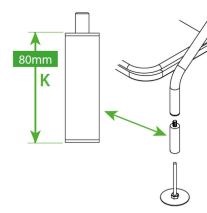

Kintech Bolt-On Caravan Step Guide

Step Height Extension Kit

GREEN	WHITE	TREAD	A: OVERALL WIDTH	B: TREAD WIDTH	C: MAXIMUM HEIGHT	D: MINIMUM HEIGHT	E: OVERALL DEPTH	F: DEPTH	G: FIXING HOLE MIN HEIGHT	H: FIXING HOLE MAX HEIGHT	I: STEP KIT MAX HEIGHT
IS-STB015G	IS-STB015W	1	860mm	803mm	363mm	288mm	225mm	165mm	285mm	374mm	454mm
IS-STB001G	IS-STB001W	2	860mm	803mm	533mm	458mm	445mm	385mm	455mm	544mm	624mm
IS-STB002G	IS-STB002W	3	860mm	803mm	703mm	628mm	669mm	605mm	625mm	714mm	794mm
IS-STB003G	IS-STB003W	4	860mm	803mm	875mm	800mm	889mm	825mm	795mm	884mm	964mm
IS-STB017G	IS-STB017W	5	860mm	803mm	1000mm	925mm	1104mm	1045mm	965mm	1054mm	1134mm
IS-STB019G	IS-STB019W	6	860mm	803mm	1244mm	1169mm	1359mm	1279mm	1141mm	1216mm	1269mm
IS-STB016G	IS-STB016W	1	1250mm	1200mm	363mm	288mm	225mm	165mm	285mm	374mm	454mm
IS-STB004G	IS-STB004W	2	1250mm	1200mm	533mm	458mm	445mm	385mm	455mm	544mm	624mm
IS-STB005G	IS-STB005W	3	1250mm	1200mm	703mm	628mm	669mm	605mm	625mm	714mm	794mm
IS-STB006G	IS-STB006W	4	1250mm	1200mm	875mm	800mm	889mm	825mm	795mm	884mm	964mm
IS-STB018G	IS-STB018W	5	1250mm	1200mm	1000mm	925mm	1104mm	1045mm	965mm	1054mm	1134mm
IS-STB020G	IS-STB020W	1	1524mm	1474mm	363mm	288mm	225mm	165mm	285mm	374mm	454mm
IS-STB021G	IS-STB021W	2	1524mm	1474mm	533mm	458mm	445mm	385mm	455mm	544mm	624mm
IS-STB022G	IS-STB022W	3	1524mm	1474mm	703mm	628mm	669mm	605mm	625mm	714mm	794mm
IS-STB023G	IS-STB023W	4	1524mm	1474mm	875mm	800mm	889mm	825mm	795mm	884mm	964mm
IS-STB024G	IS-STB024W	5	1524mm	1474mm	1000mm	925mm	1104mm	1045mm	965mm	1054mm	1134mm