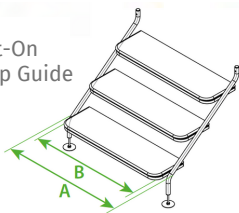

CARAVAN STEPS - BOLT ON

A WIDE RANGE OF CARAVAN STEPS TO SUIT ALL CARAVANS FROM BOLT-ON TO FREESTANDING STEPS AVAILABLE FOR STATIC AND TOURING CARAVANS

Our caravan steps are available in a range of sizes from a single tread to six tread steps. All caravan steps and made from Stainless Steel and come in a range of colours to compliment your static caravan. Matching handrails are also available.

Kintech Bolt-On Caravan Step Guide

Step Height Extension Kit

GREEN	WHITE	TREAD	A: OVERALL WIDTH	B: TREAD WIDTH	C: MAXIMUM HEIGHT	D: MINIMUM HEIGHT	E: OVERALL DEPTH	F: DEPTH	G: FIXING HOLE MIN HEIGHT	H: FIXING HOLE MAX HEIGHT	I: STEP KIT MAX HEIGHT
IS-STB015G	IS-STB015W	1	860mm	803mm	363mm	288mm	225mm	165mm	285mm	374mm	454mm
IS-STB001G	IS-STB001W	2	860mm	803mm	533mm	458mm	445mm	385mm	455mm	544mm	624mm
IS-STB002G	IS-STB002W	3	860mm	803mm	703mm	628mm	669mm	605mm	625mm	714mm	794mm
IS-STB003G	IS-STB003W	4	860mm	803mm	875mm	800mm	889mm	825mm	795mm	884mm	964mm
IS-STB017G	IS-STB017W	5	860mm	803mm	1000mm	925mm	1104mm	1045mm	965mm	1054mm	1134mm
IS-STB019G	IS-STB019W	6	860mm	803mm	1244mm	1169mm	1359mm	1279mm	1141mm	1216mm	1269mm
IS-STB016G	IS-STB016W	1	1250mm	1200mm	363mm	288mm	225mm	165mm	285mm	374mm	454mm
IS-STB004G	IS-STB004W	2	1250mm	1200mm	533mm	458mm	445mm	385mm	455mm	544mm	624mm
IS-STB005G	IS-STB005W	3	1250mm	1200mm	703mm	628mm	669mm	605mm	625mm	714mm	794mm
IS-STB006G	IS-STB006W	4	1250mm	1200mm	875mm	800mm	889mm	825mm	795mm	884mm	964mm
IS-STB018G	IS-STB018W	5	1250mm	1200mm	1000mm	925mm	1104mm	1045mm	965mm	1054mm	1134mm
IS-STB020G	IS-STB020W	1	1524mm	1474mm	363mm	288mm	225mm	165mm	285mm	374mm	454mm
IS-STB021G	IS-STB021W	2	1524mm	1474mm	533mm	458mm	445mm	385mm	455mm	544mm	624mm
IS-STB022G	IS-STB022W	3	1524mm	1474mm	703mm	628mm	669mm	605mm	625mm	714mm	794mm
IS-STB023G	IS-STB023W	4	1524mm	1474mm	875mm	800mm	889mm	825mm	795mm	884mm	964mm
IS-STB024G	IS-STB024W	5	1524mm	1474mm	1000mm	925mm	1104mm	1045mm	965mm	1054mm	1134mm