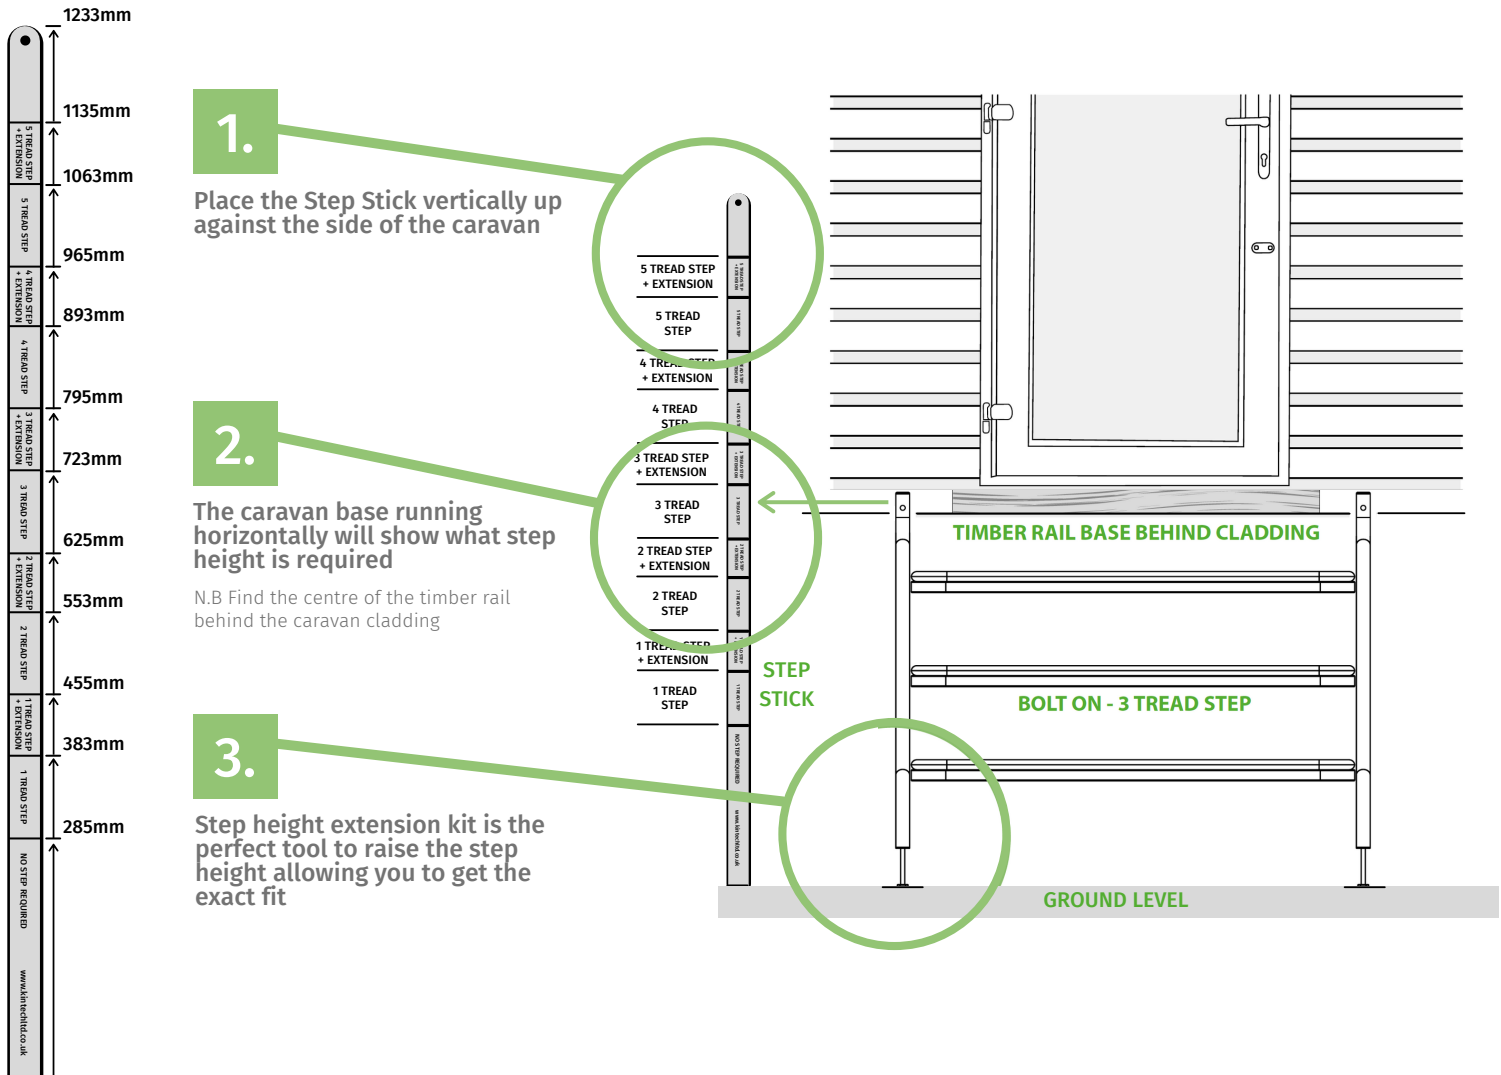

The above bolt-on step with adjustable handrail needs to be drilled to fit the handrail to the step, we recommend the following products.

Holesaw Arbor 14mm-30mm

Bi-Metal premium holesaw arbor

Product Code: IS-TOO-0000

Holesaw - 27 Diameter

Bi-Metal premium holesaw with smooth cutting action

Product Code: IS-TOO-0005

Match the perfect step to suit your caravan with Kintech's easy to use new step stick

This useful measuring tool will help select the exact steps you require from ground level to the caravan floor.

Step Height Extension Kit

This handy little kit is a perfect addition to screw in the bottom of your steps to raise the height*

- IS-STB100G Step height extension kit in green
- IS-STB100W Step height extension kit in white