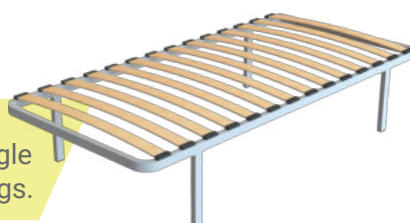

Legs

The Montana Range features bolt-on legs, either 4 single legs, or for greater stability 2 radiussed tubular skid legs.

ORDER YOUR KINTECH BED TODAY!

T. 01482 820333 or E. sales@kintechltd.co.uk

COLOURS

Jotun Sahara scratch resistant colours

- Black
- White
- Silver

SPARE PARTS

Available for all of our contract bed ranges.

ORDER

We specialise in taking our clients ideas, which is why we also offer bespoke and custom colours. If you would like to discuss further or to place an order please contact our sales team.