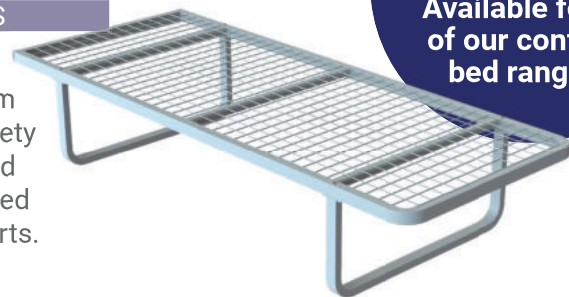

The Colorado range of beds feature a sturdy 40 x 25 x 1.6mm furniture grade steel tube perimeter frame, supplied with safety radius corners at the foot end and square corners at the head end. The upper surface of the bed is spanned by a fully welded mild steel mesh panel, under braced with box section supports. All beds are available in 6'3 or 6'6 long and 370mm tall.

COLOURS

Jotun Sahara scratch resistant colours

- Black
- White
- Silver

SPARE PARTS

Available for all of our contract bed ranges.

FEATURES

- ✓ Epoxy powder coated finish for lasting durability
- ✓ Solid bolt on legs
- ✓ No minimum order quantity
- ✓ 12 month's warranty