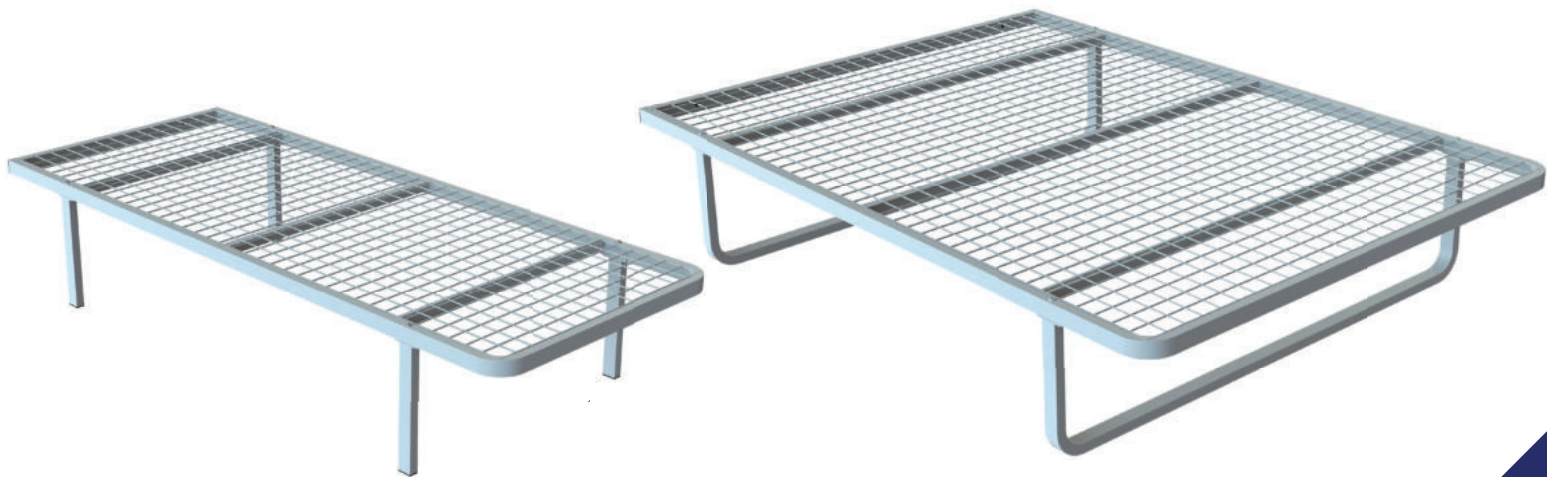

COLORADO BED

T. 01482 820333

E. sales@kintechltd.co.uk

www.kintech-contract-beds.com

Kintech Limited

Copenhagen Road,
Sutton Fields Industrial Estate,
Kingston Upon Hull,
East Yorkshire,
HU7 0XQ