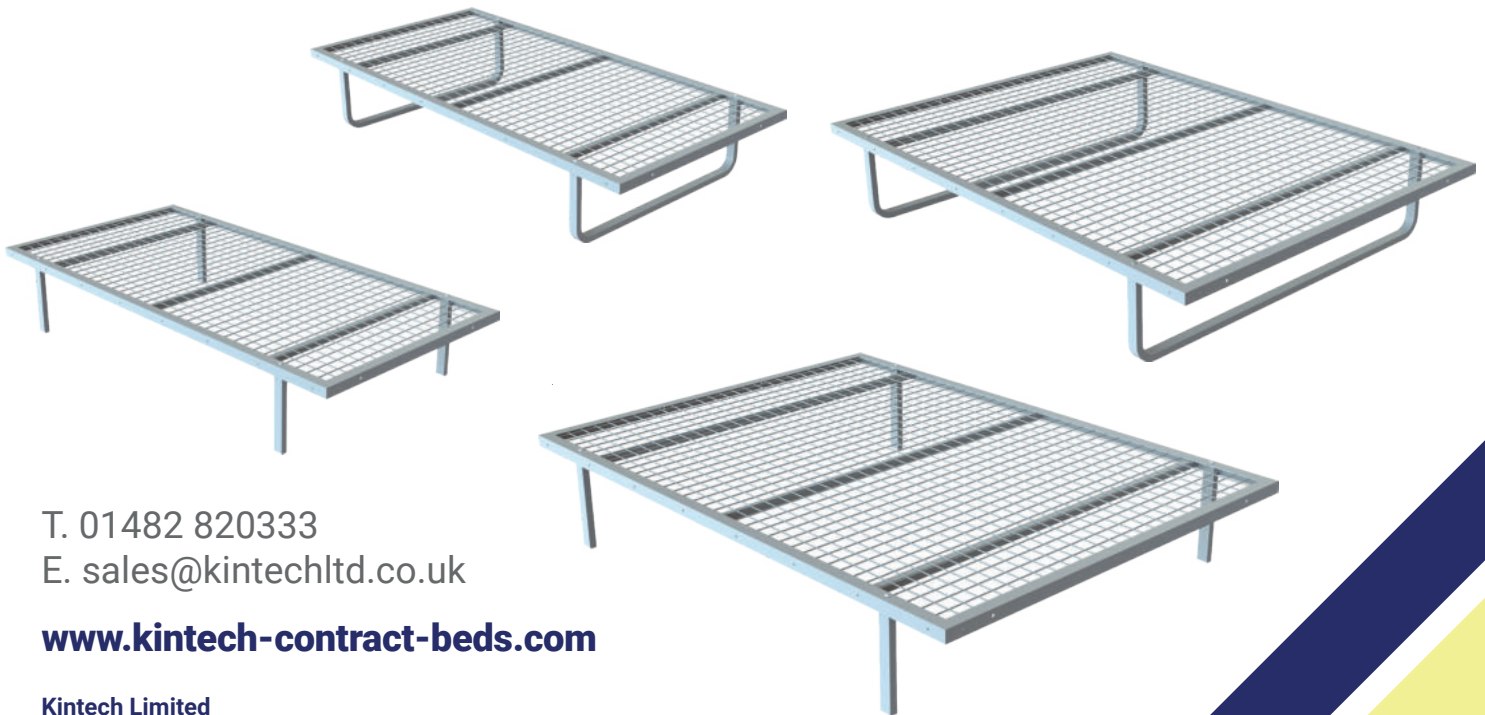

CAROLINA BED

T. 01482 820333
E. sales@kintechltd.co.uk

www.kintech-contract-beds.com

Kintech Limited
Copenhagen Road,
Sutton Fields Industrial Estate,
Kingston Upon Hull,
East Yorkshire,
HU7 0XQ