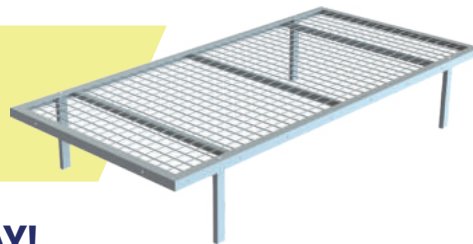

SIZES

Carolina	Sizes and Description
CBCA26EMS	2'6" x 6'6" - METAL SKID LEGS
CBCA26ESL	2'6" x 6'6" - SINGLE METAL LEGS
CBCA26MS	2'6" x 6'3" - METAL SKID LEGS
CBCO26SL	2'6" x 6'3" - SINGLE METAL LEGS
CBCA30EMS	3'0" x 6'6" - METAL SKID LEGS
CBCA30ESL	3'0" x 6'6" - SINGLE METAL LEGS
CBCO30MS	3'0" x 6'3" - METAL SKID LEGS
CBCA30SL	3'0" x 6'3" - SINGLE METAL LEGS
CBCA40EMS	4'0" x 6'6" - METAL SKID LEGS
CBCA40ESL	4'0" x 6'6" - METAL SKID LEGS
CBCA40MS	4'0" x 6'3" - METAL SKID LEGS
CBCA40SL	4'0" x 6'3" - SINGLE METAL LEGS
CBCA46EMS	4'6" x 6'6" - METAL SKID LEGS
CBCA46ESL	4'6" x 6'6" - SINGLE METAL LEGS
CBCA46MS	4'6" x 6'3" - METAL SKID LEGS
CBCA46SL	4'6" x 6'3" - SINGLE METAL LEGS

The Carolina bed range feature a traditional 40 x 40 x 3mm angle iron perimeter frame, ensuring robust construction. The upper surface of the bed is spanned by a fully welded mild mesh steel panel, under braced with box section supports. All beds are available in 6'3 or 6'6 long and 333mm tall.

FEATURES

- ✓ Epoxy powder coated finish for lasting durability
- ✓ Solid bolt on legs
- ✓ No minimum order quantity
- ✓ 12 month's warranty

Legs

The Carolina Range features bolt-on legs, either 4 single legs, or for greater stability 2 radiused tubular skid legs.

ORDER YOUR KINTECH BED TODAY!

T. 01482 820333 or E. sales@kintechltd.co.uk

COLOURS

Jotun Sahara scratch resistant colours

- Black
- White
- Silver

SPARE PARTS

Available for all of our contract bed ranges.

ORDER

We specialise in taking our clients ideas, which is why we also offer bespoke and custom colours. If you would like to discuss further or to place an order please contact our sales team.